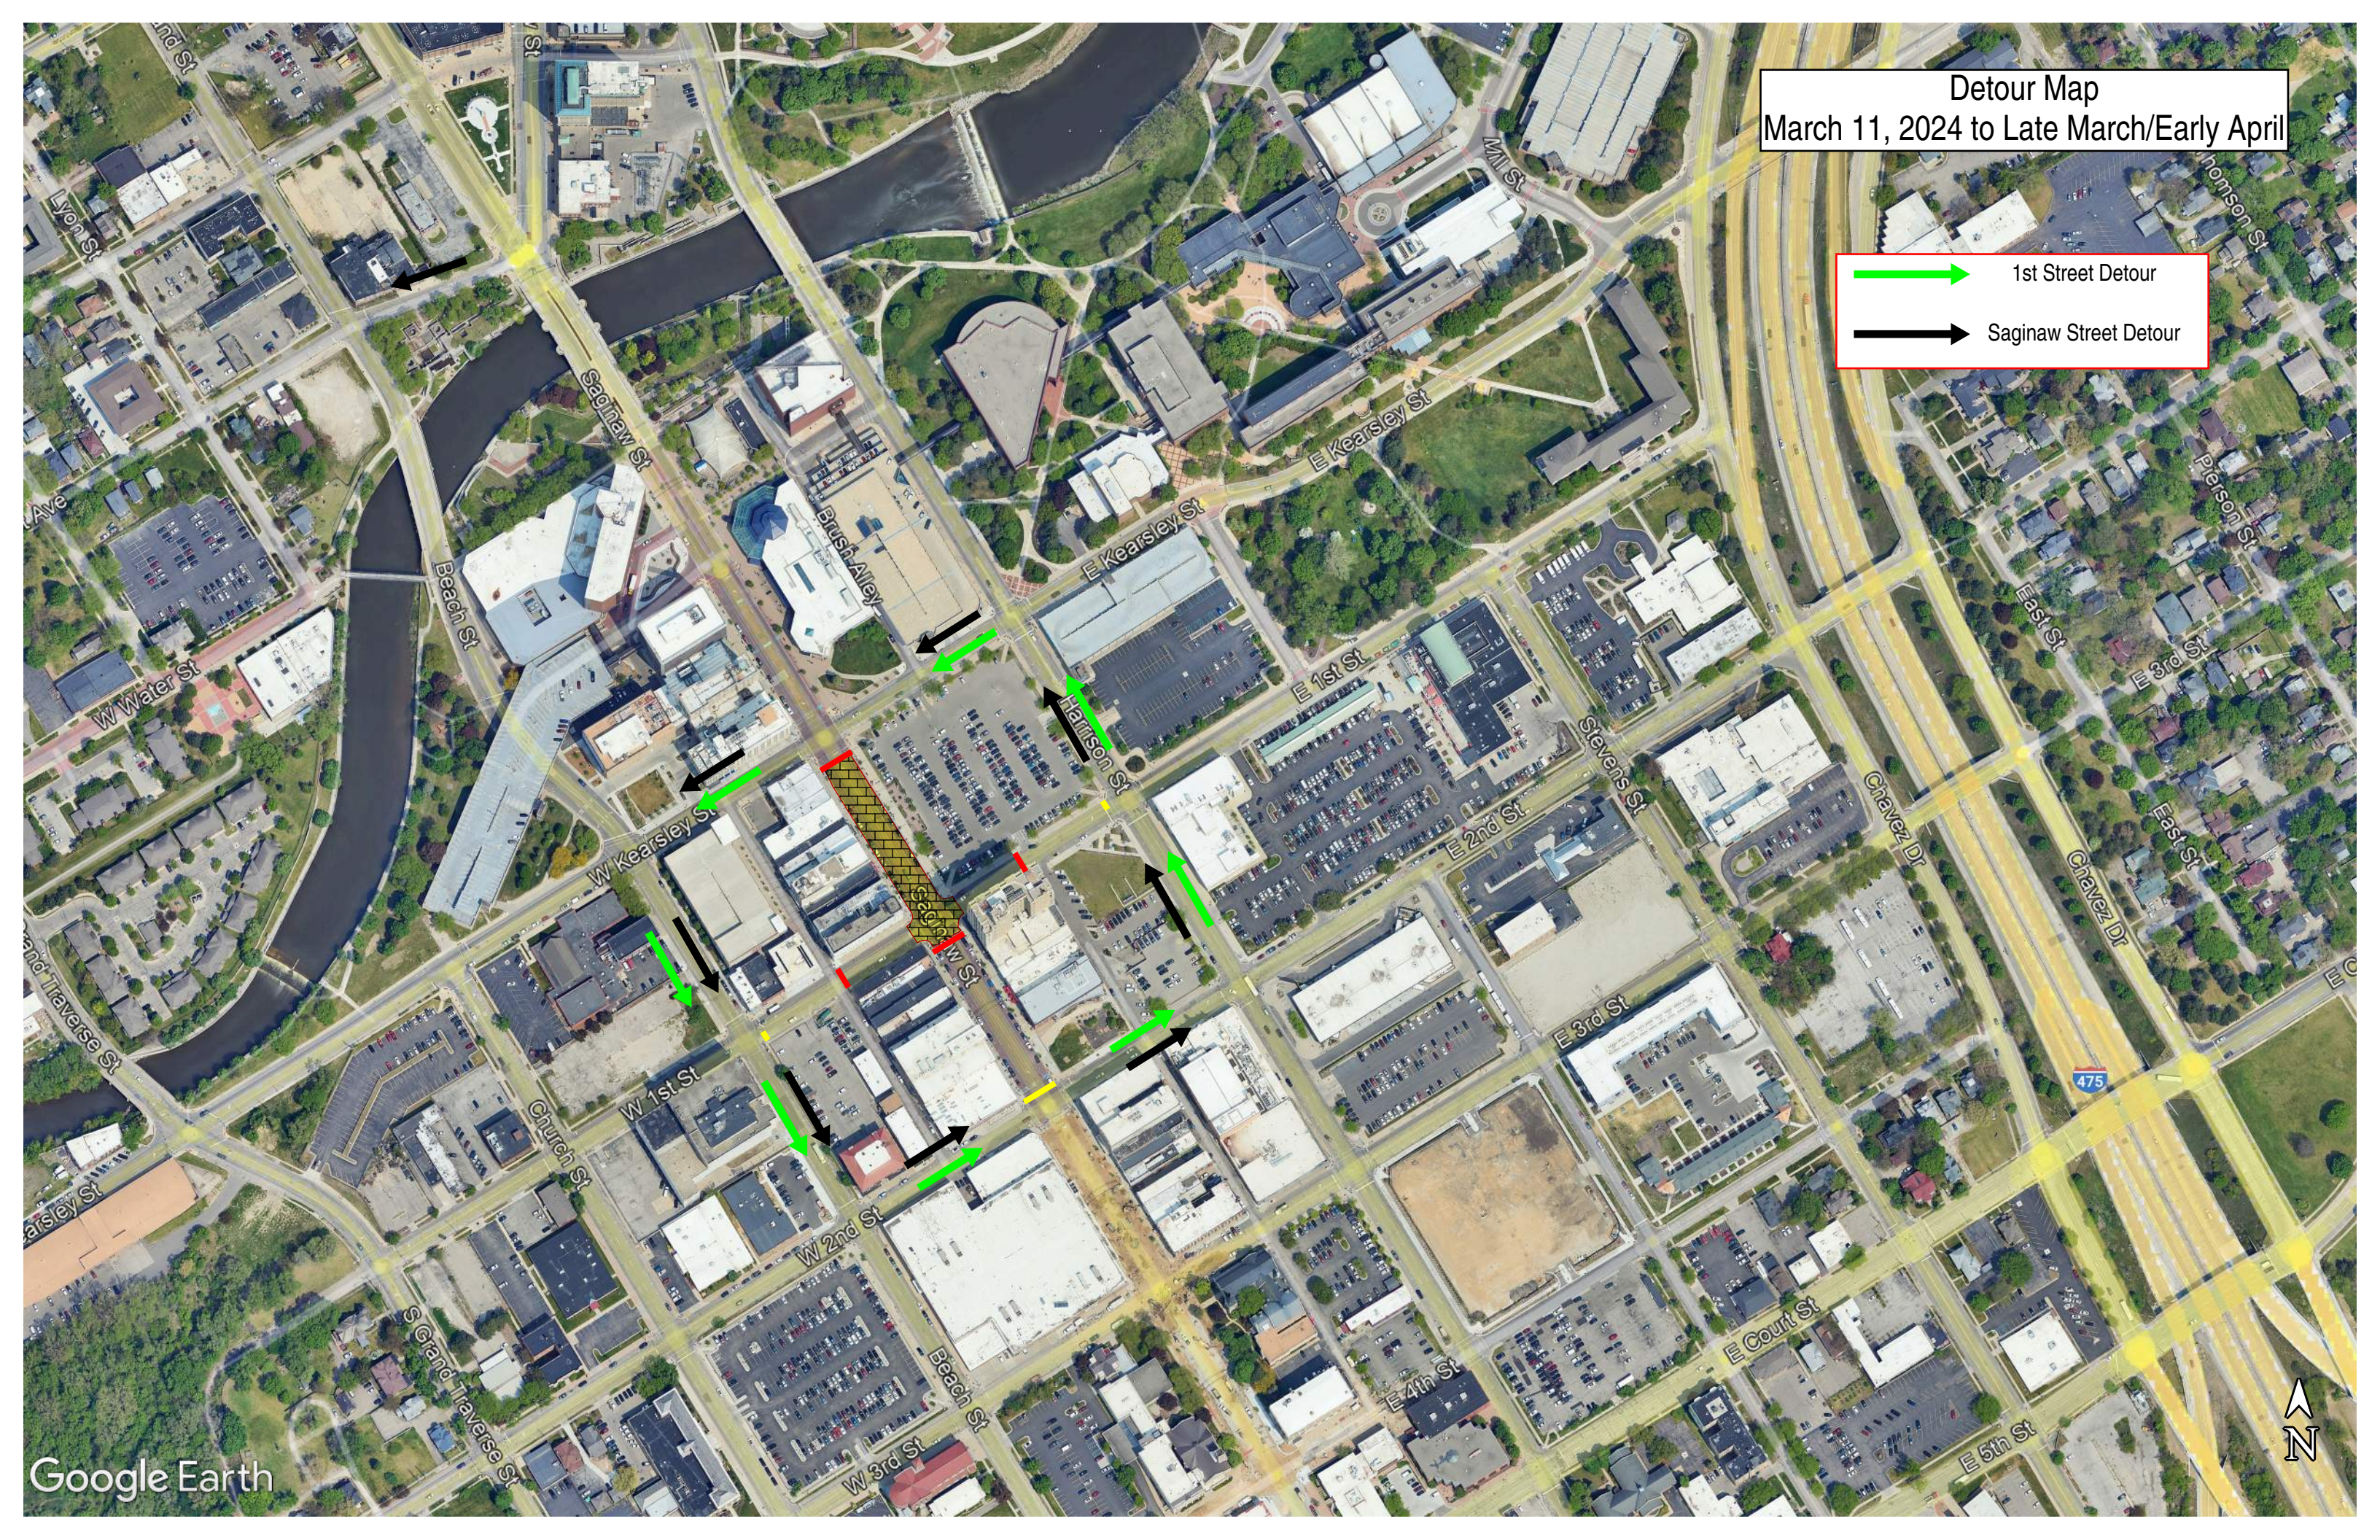

Detour Map
March 11, 2024 to Late March/Early April

- 1st Street Detour
- Saginaw Street Detour

Impact Map
Late March/Early April to End of Project

Full Closure of Saginaw Street at W. 1st Ave
Southbound Saginaw Traffic must turn

Full Closure of Kearsley Street at Alley
Alley to remain open

Road Closed / Local Traffic Only

Full Closure of Kearsley Street at Alley
Alley to remain open

Full Closure of 1st Street at Alley
Alley to remain open

Road Closed / Local Traffic Only

Full Closure of Saginaw Street at 1st Street

Road Closed / Local Traffic Only
Saginaw open for deliveries
Northbound Saginaw Traffic must turn

Full Closure of 1st Street at Alley
Alley to remain open